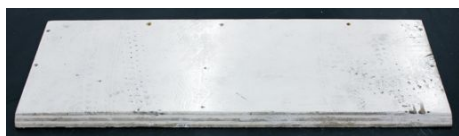

ESSEX STREET

Park McArthur

Ramps

January 12 – February 23, 2014

Recess, 2012

Ten foot EZ-Access aluminum folding ramp with non-skid tread
30 x 120 x 3 inches
41 Grand St., New York, NY 10013

(white), 2013

Plywood, white paint
32 x 12 x 3 inches
194 E 2nd St., New York, NY 10009

Skowhegan School of Painting and Sculpture (small), 2012

Plywood, durable non-skid tread, aluminum
41 x 30 x 2 1/2 inches
39 Art School Rd., Madison, ME 04950

(brown with tape), 2011

Plywood, wood stain, ducktape, 1 x 1 wooden stick
36 3/4 x 11 1/4 x 2 inches
194 E 2nd St., New York, NY 10009

Skowhegan School of Painting and Sculpture (large), 2012

Plywood, wooden planks, aluminum arched loading ramps, hardware, non-skid tread
31 15/8 x 93 x 4 inches
39 Art School Rd., Madison, ME 04950

ESSEX STREET (white), 2013

Laminated chipboard
two parts: 19 3/4 x 29 3/8 x 1 and 9 1/4 x 6 x 1 inches
114 Eldridge St., New York, NY 10002

Denny Gallery, 2013

Plywood, 2 x 4, shim, brass hinge, hardware
59 1/2 x 6 1/2 x 2 1/8 inches
261 Broome St., New York, NY 10002