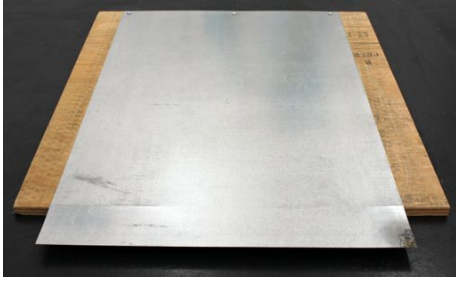

ESSEX STREET

AVA, 2012
Plywood, steel flashing
36 x 28 x 5/8 inches
34 E 1st St., New York, NY 10003