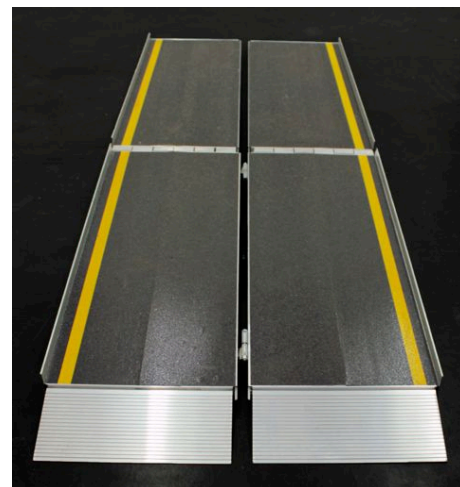

Skowhegan School of Painting and Sculpture (large), 2012

Plywood, wooden planks, aluminum arched loading ramps, hardware, non-skid tread
31 15/8 x 93 x 4 inches
39 Art School Rd., Madison, ME 04950

ESSEX STREET (white), 2013

Laminated chipboard
two parts: 19 3/4 x 29 3/8 x 1 and 9 1/4 x 6 x 1 inches
114 Eldridge St., New York, NY 10002

Denny Gallery, 2013

Plywood, 2 x 4, shim, brass hinge, hardware
59 1/2 x 6 1/2 x 2 1/8 inches
261 Broome St., New York, NY 10002

Whitney Independent Study Program, 2013

Seven foot EZ-Access aluminum tri-fold ramp with non-skid tread
30 x 84 x 3 inches
100 Lafayette St., 5th Floor, New York, NY 10013

(blonde), 2013

Plywood, hardware
30 x 10 3/4 x 2 3/4 inches
194 E 2nd St., New York, NY 10009