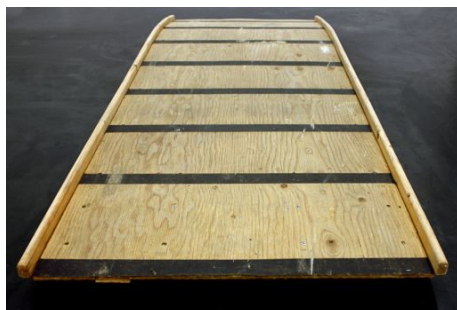

ESSEX STREET

Park McArthur

Ramps

January 12 – February 23, 2014

Recess, 2012

Ten foot EZ-Access aluminum folding ramp with non-skid tread
30 x 120 x 3 inches
41 Grand St., New York, NY 10013

(white), 2013

Plywood, white paint
32 x 12 x 3 inches
194 E 2nd St., New York, NY 10009

Skowhegan School of Painting and Sculpture (small), 2012

Plywood, durable non-skid tread, aluminum
41 x 30 x 2 1/2 inches
39 Art School Rd., Madison, ME 04950

(brown with tape), 2011

Plywood, wood stain, ducktape, 1 x 1 wooden stick
36 3/4 x 11 1/4 x 2 inches
194 E 2nd St., New York, NY 10009

Laminated chipboard
two parts: 19 3/4 x 29 3/8 x 1 and 9 1/4 x 6 x 1 inches
114 Eldridge St., New York, NY 10002

Denny Gallery, 2013

Plywood, 2 x 4, shim, brass hinge, hardware
59 1/2 x 6 1/2 x 2 1/8 inches
261 Broome St., New York, NY 10002

Whitney Independent Study Program, 2013

Seven foot EZ-Access aluminum tri-fold ramp with non-skid tread
30 x 84 x 3 inches
100 Lafayette St., 5th Floor, New York, NY 10013

(blonde), 2013

Plywood, hardware
30 x 10 3/4 x 2 3/4 inches
194 E 2nd St., New York, NY 10009